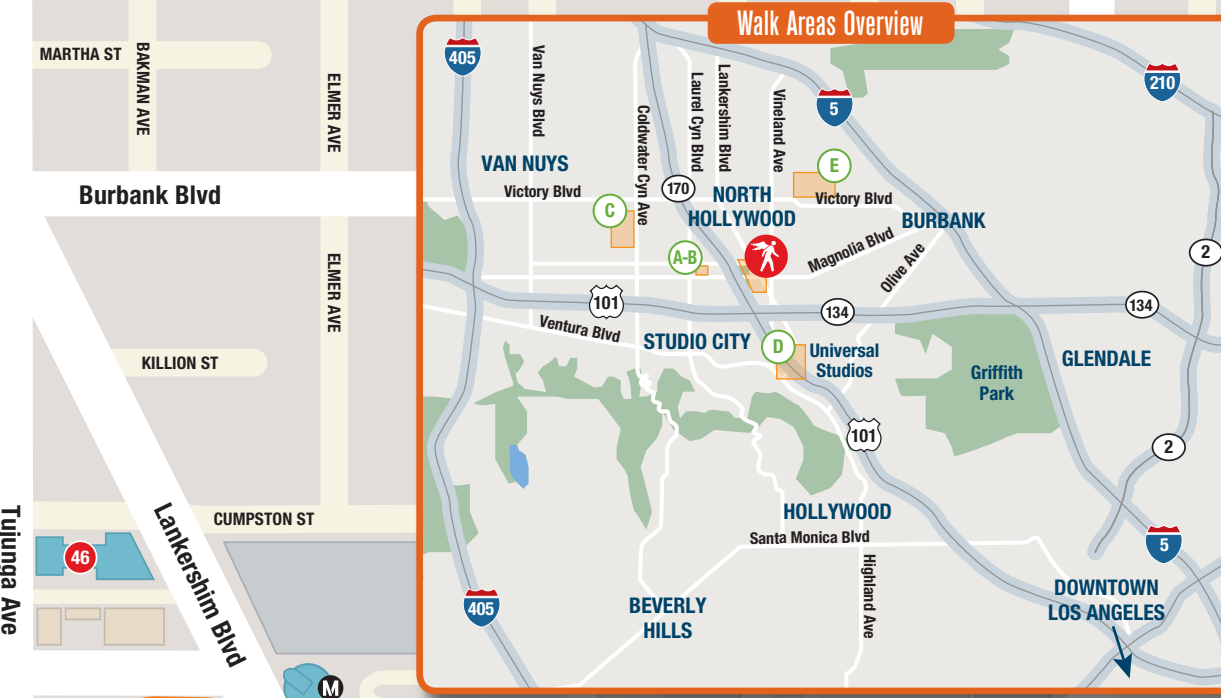

1) CHANDLER » MAGNOLIA PAGES 6-14

- 1 North Hollywood Station
- 2 Chandler & Lankershim Boulevards
- 3 Former site of Bank of Lankershim
- 4 NoHo Commons
- 5 NoHo Commons Parking Garage
- 6 Chandler Murals (on Chandler Bikeway)
- 7 Wells Fargo Bank
- 8 Lankershim Plaza
- 9 The Federal Bar (Security Pacific Bank Building)
- 10 Weddington Street
- 11 El Portal Theatre
- 12 Theatre Tribe
- 13 Tokyo Delve's Sushi Bar
- 14 Raven Playhouse
- 15 Laemmle NoHo 7
- 16 The NoHo Actors' Studio
- 17 Pitfire Artisan Pizza

FARTHER AFIELD PAGES 32-35

- A Amelia Earhart Continuation High School
- B North Hollywood High School
- C The Great Wall of Los Angeles
- D Campo de Cahuenga
- E Portal of Folded Wings, Valhalla Memorial Park Cemetery

Walk Sites

www.AngelsWalkLA.org/NoHo

Stanchions

- 1 North Hollywood Metro Station
- 2 Harry Chandler
- 3 Isaac Lankershim
- 4 Weddington Family
- 5 El Portal Theatre
- 6 Lankershim Laconic
- 7 Fred Hartsook
- 8 Nudie Cohn
- 9 Avery Schreiber
- 10 Academy of Television Arts & Sciences
- 11 Lankershim Elementary School
- 12 Amelia Earhart
- 13 North Hollywood Park
- 14 Fire Station No. 60
- 15 Lankershim Train Depot

Legend

- Main Walk
- Side Strolls
- Sites
- Farther Afield Sites/Areas
- Main NoHo Walk Area
- Stanchions
- Site Buildings
- Metro Rail Stations
- Metro Red Line
- Metro Orange Line