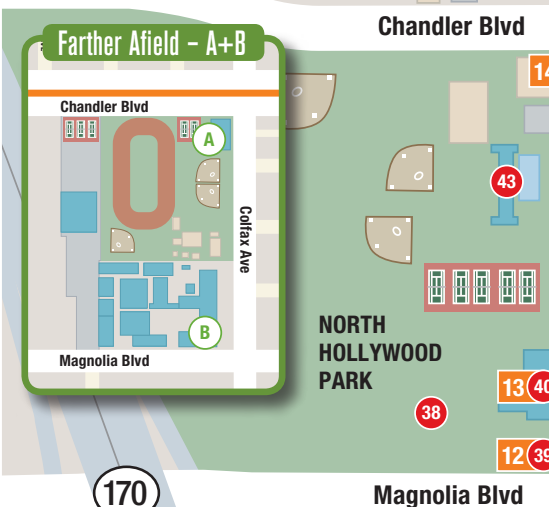

2) MAGNOLIA » OTSEGO PAGES 15-19

- 18 Eclectic Fine Foods & Spirits
- 19 J.E.T. Studios
- 20 ACME Comedy Theatre
- 21 Blastoff Comics
- 22 The Antaeus Company
- 23 Millennium Dance Complex
- 24 Lankershim Arts Center
- 25 Former site of Nudie's Rodeo Tailors
- 26 Avery Schreiber Playhouse
- 27 Gateway to NoHo

3) MAGNOLIA » TUJUNGA PAGES 20-25

- 28 The NoHo Arts Center
- 29 The Sherry Theatre
- 30 Television Academy
- 31 Phil's Diner
- 32 Secret Rose Theatre
- 33 Lankershim Elementary School
- 34 William Edward Hooper Square
- 35 North Hollywood Diner
- 36 The East Valley Family YMCA
- 37 Masonic Temple

4) TUJUNGA » CHANDLER PAGES 26-31

- 38 North Hollywood Park
- 39 Amelia Earhart Statue
- 40 Amelia M. Earhart Regional Branch Library
- 41 St. Paul's First Lutheran Church
- 42 Former Tiny's Patio
- 43 North Hollywood Pool & Recreation Center
- 44 Fire Station No. 60
- 45 MKM Cultural Arts Center
- 46 NoHo 14
- 47 United States Post Office
- 48 Lankershim Train Depot

FARTHER AFIELD PAGES 32-35

- A Amelia Earhart Continuation High School
- B North Hollywood High School
- C The Great Wall of Los Angeles
- D Campo de Cahuenga
- E Portal of Folded Wings, Valhalla Memorial Park Cemetery

Walk Sites

www.AngelsWalkLA.org/NoHo

Stanchions

- 1 North Hollywood Metro Station
- 2 Harry Chandler
- 3 Isaac Lankershim
- 4 Weddington Family
- 5 El Portal Theatre
- 6 Lankershim Laconic
- 7 Fred Hartsook
- 8 Nudie Cohn
- 9 Avery Schreiber
- 10 Academy of Television Arts & Sciences
- 11 Lankershim Elementary School
- 12 Amelia Earhart
- 13 North Hollywood Park
- 14 Fire Station No. 60
- 15 Lankershim Train Depot