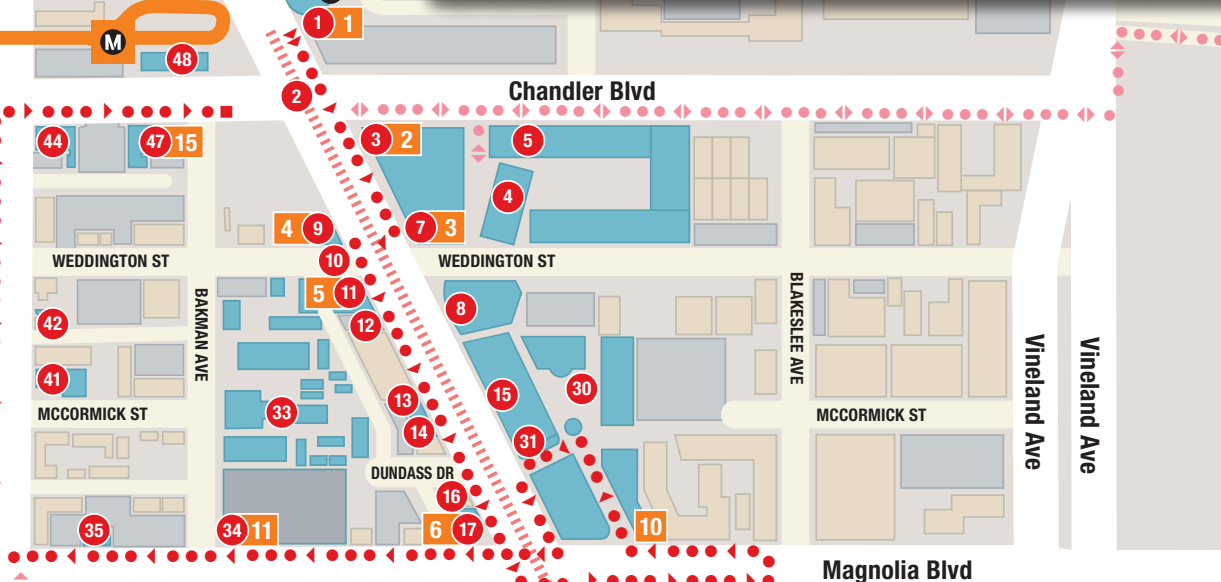

1) CHANDLER » MAGNOLIA PAGES 6-14

- 1 North Hollywood Station
- 2 Chandler & Lankershim Boulevards
- 3 Former site of Bank of Lankershim
- 4 NoHo Commons
- 5 NoHo Commons Parking Garage
- 6 Chandler Murals (on Chandler Bikeway)
- 7 Wells Fargo Bank
- 8 Lankershim Plaza
- 9 The Federal Bar (Security Pacific Bank Building)
- 10 Weddington Street
- 11 El Portal Theatre
- 12 Theatre Tribe
- 13 Tokyo Delve's Sushi Bar
- 14 Raven Playhouse
- 15 Laemmle NoHo 7
- 16 The NoHo Actors' Studio
- 17 Pitfire Artisan Pizza

3) MAGNOLIA » TUJUNGA PAGES 20-25

- 28 The NoHo Arts Center
- 29 The Sherry Theatre
- 30 Television Academy
- 31 Phil's Diner
- 32 Secret Rose Theatre
- 33 Lankershim Elementary School
- 34 William Edward Hooper Square
- 35 North Hollywood Diner
- 36 The East Valley Family YMCA
- 37 Masonic Temple

FARTHER AFIELD PAGES 32-35

- A Amelia Earhart Continuation High School
- B North Hollywood High School
- C The Great Wall of Los Angeles
- D Campo de Cahuenga
- E Portal of Folded Wings, Valhalla Memorial Park Cemetery

Legend

- Main Walk
- Side Strolls
- Sites
- Farther Afield Sites/Areas
- Main NoHo Walk Area
- Stanchions
- Site Buildings
- Metro Rail Stations
- Metro Red Line
- Metro Orange Line