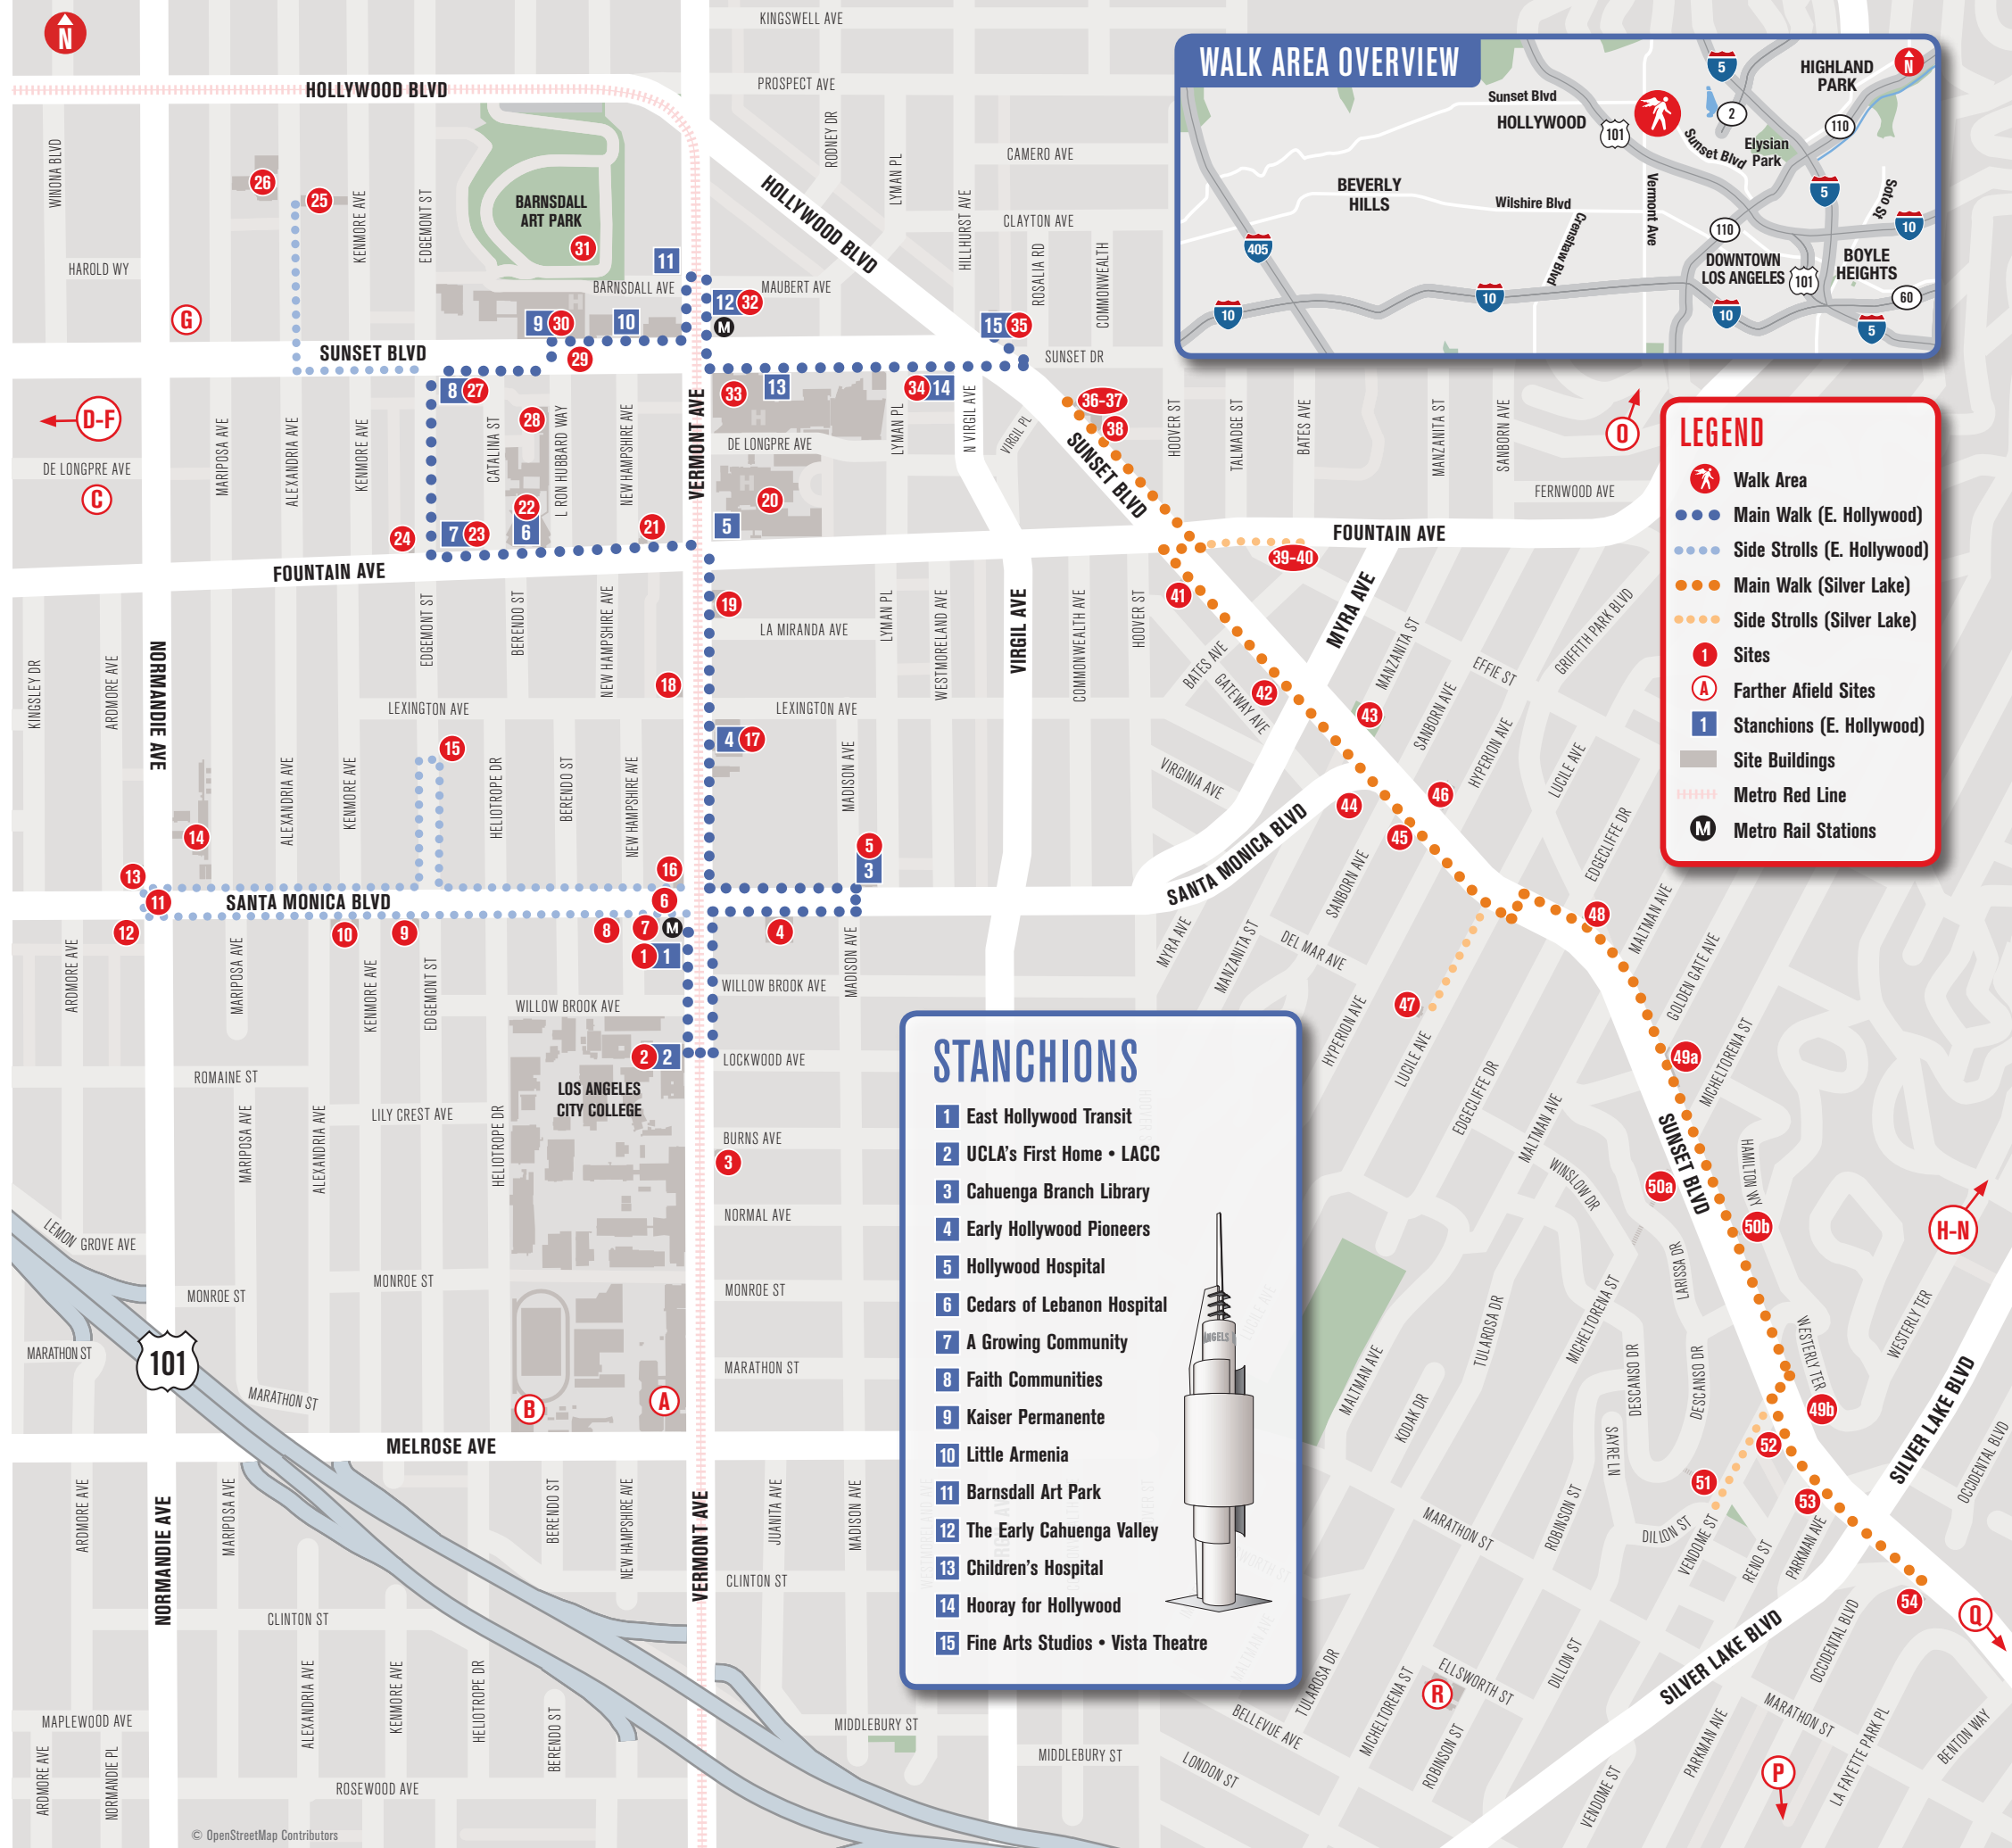

WALK SITES

EAST HOLLYWOOD

- 1 Vermont/Santa Monica Metro Station
- 2 Los Angeles City College (LACC)
- 3 Family Amusement Corporation/Family Arcade
- 4 Union Swapmeet
- 5 Cahuenga Branch Library
- 6 Historic Route 66
- 7 El Gran Burrito
- 8 Oldest Structure in East Hollywood
- 9 Parseghian Photo
- 10 Immaculate Heart of Mary Church
- 11 Vertebrate Paleontological Site
- 12 Sasoun Bakery
- 13 Falafel Arax
- 14 Ramona Elementary School
- 15 Liberation House (former site)
- 16 Nicholas Priester Building
- 17 Hollywood Hotel
- 18 Asbarez Armenian Newspaper/Horizon TV
- 19 Temple Kneset Israel
- 20 Hollywood Presbyterian Medical Center
- 21 L.A. Rose Café
- 22 Cedars of Lebanon Hospital (former site)
- 23 Fountain & Catalina Commercial District
- 24 Fountain Avenue Baptist Church (former site)
- 25 St. Garabed Armenian Apostolic Church
- 26 Rose and Alex Pilibos Armenian School
- 27 Self-Realization Fellowship
- 28 Church of Scientology
- 29 Little Armenia
- 30 Kaiser Permanente/Los Angeles Medical Center
- 31 Barnsdall Art Park/Hollyhock House
- 32 Vermont/Sunset Metro Station
- 33 Children's Hospital Los Angeles
- 34 Fine Arts Studio (former site)
- 35 Vista Theatre

LEGEND

- Walk Area
- Main Walk (E. Hollywood)
- Side Strolls (E. Hollywood)
- Main Walk (Silver Lake)
- Side Strolls (Silver Lake)
- Sites
- Farther Afield Sites
- Stanchions (E. Hollywood)
- Site Buildings
- Metro Red Line
- Metro Rail Stations