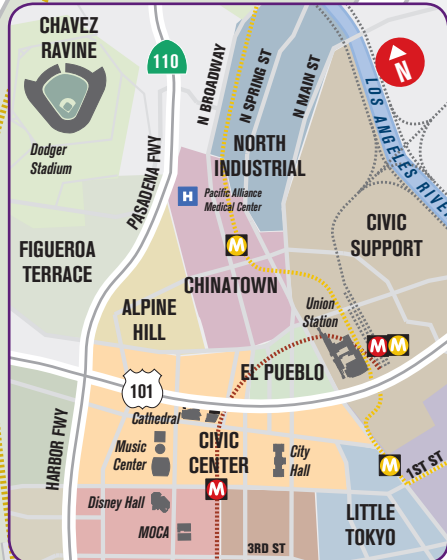

7) WEST PLAZA PAGES 23-25

- 28 West Plaza & Chung King Road
- 29 F. See On
- 30 Art Galleries
- 31 Fong's
- 32 Alley

8) WEST PLAZA > YALE ST PAGES 26-28

- 33 Pacific Alliance Medical Center
- 34 The Party at Lan T'ing
- 35 Morgan Garment

SIDE STROLL

- 42 St. Anthony's Croatian Church
- 43 Chùa Ba Thiên Hậu
- 44 Chinese United Methodist Church
- 45 PAMC Health Foundation New Skilled Nursing Facility

10) BROADWAY > SPRING ST PAGES 33-36

- 46 Cathay Bank
- 47 Far East Plaza

SIDE STROLL

- 48 Chinatown Branch Library
- 49 Asian Center
- 50 Gateway to Chinatown
- 51 Chinese American Museum

11) SPRING ST > BROADWAY PAGES 37-38

- 52 Spring Street Chinatown
- 53 Philippe, The Original
- 54 China City Site

12) BROADWAY > METRO STATION PAGES 39-41

- 55 Lucky Deli
- 56 Tiệm Cá Hải Du'ong
- 57 Superior Poultry
- 58 Dynasty Center
- 59 Chinatown Plaza
- 60 Saigon Plaza

Stanchions

- 1 METRO GOLD LINE CHINATOWN STATION
- 2 LITTLE ITALY
- 3 CENTRAL PLAZA
- 4 BAMBOO LANE
- 5 CHINATOWN HERITAGE & VISITORS CENTER
- 6 WEST GATE
- 7 WEST PLAZA & CHUNG KING ROAD
- 8 PACIFIC ALLIANCE MEDICAL CENTER
- 9 CASTELAR SCHOOL
- 10 CATHAY BANK
- 11 FAR EAST PLAZA
- 12 GATEWAY TO CHINATOWN
- 13 OLD AND NEW CHINATOWN
- 14 SPRING STREET CHINATOWN
- 15 LUCKY DELI
- 16 DYNASTY CENTER